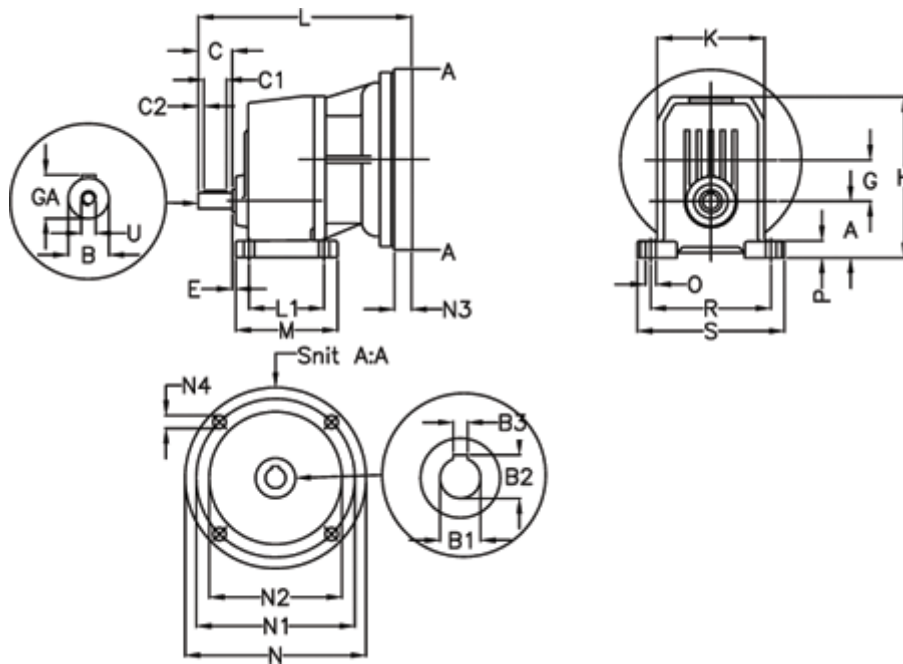

Article number: 40550300141240

Description: Single Stage Helical Gear
S 301-1,4-P100B5

Measures

A = 60	E = 20.5	M = 125.0	R = 160
B = 24	F = 8x7x40	N = 250	S = 190
B1 = 28	G = 51.8	N1 = 215	U = M8
B2 = 31.3	GA = 27.0	N2 = 180	
B3 = 8	H = 183.0	N3 = -	
C = 50	K = 130	N4 = M12x16	
C1 = 40	L = 262	O = 11	
C2 = 5	L1 = 90.0	P = 20.0	